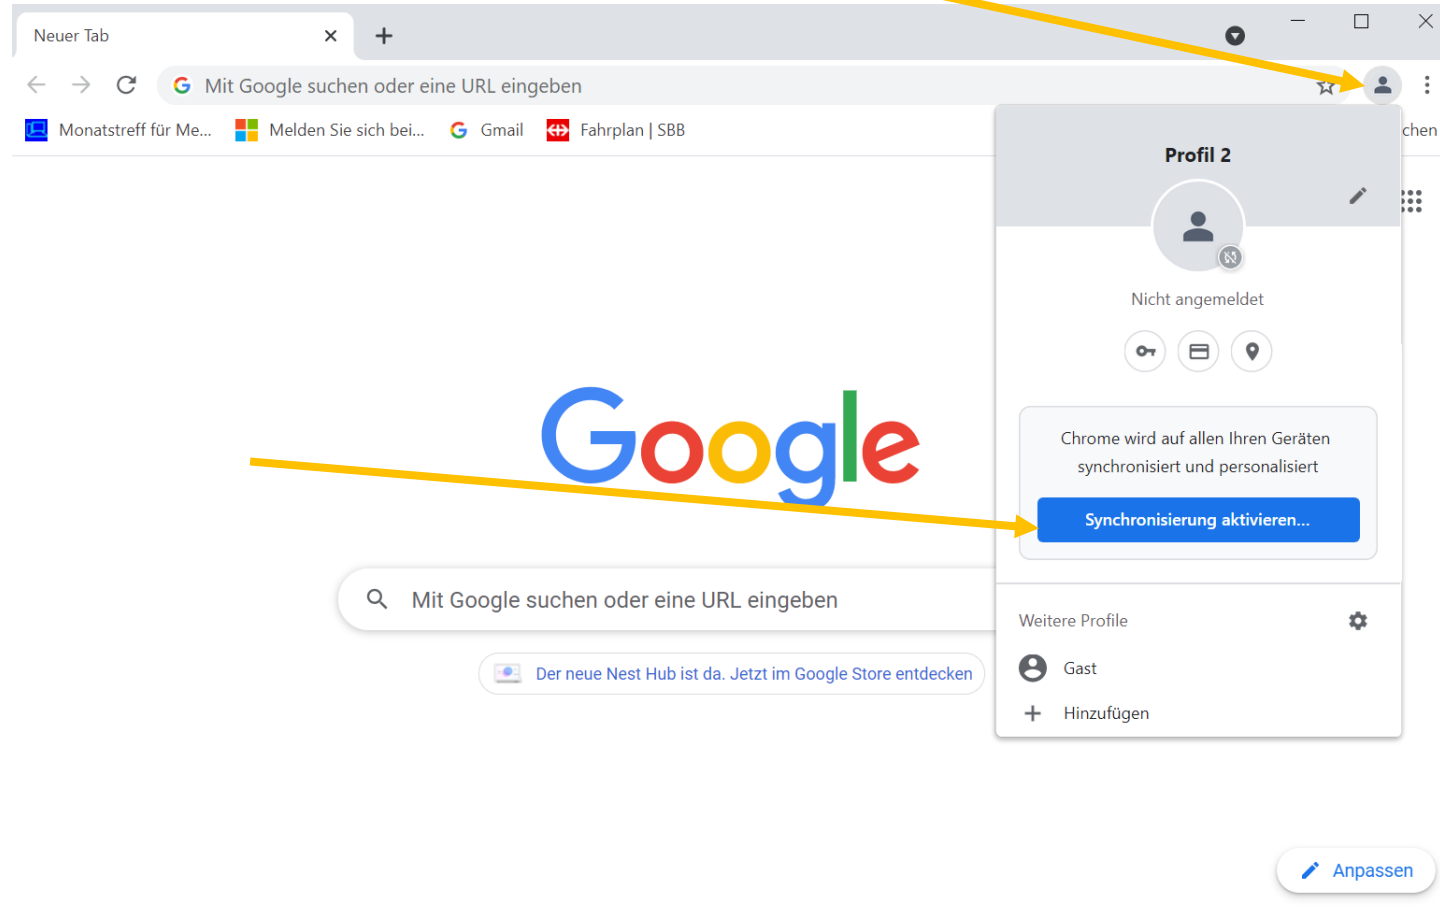

Die Anmeldung erfolgt über das GMAIL-Konto