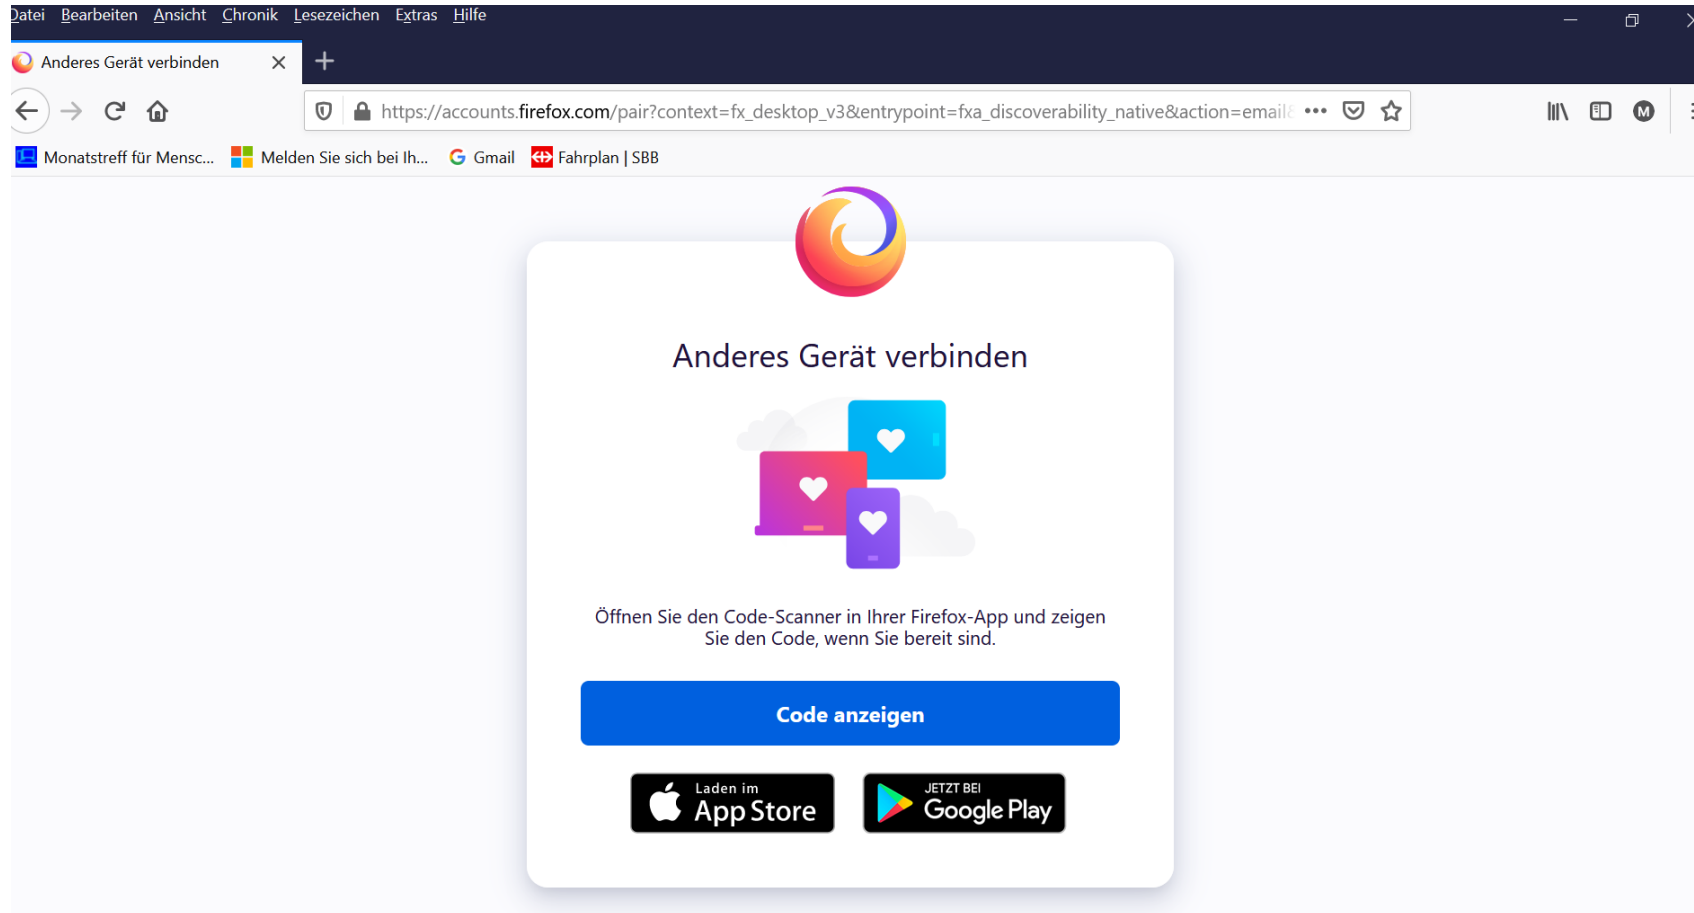

Firefox schliessen und neu öffnen (untenstehende Seite ignorieren)